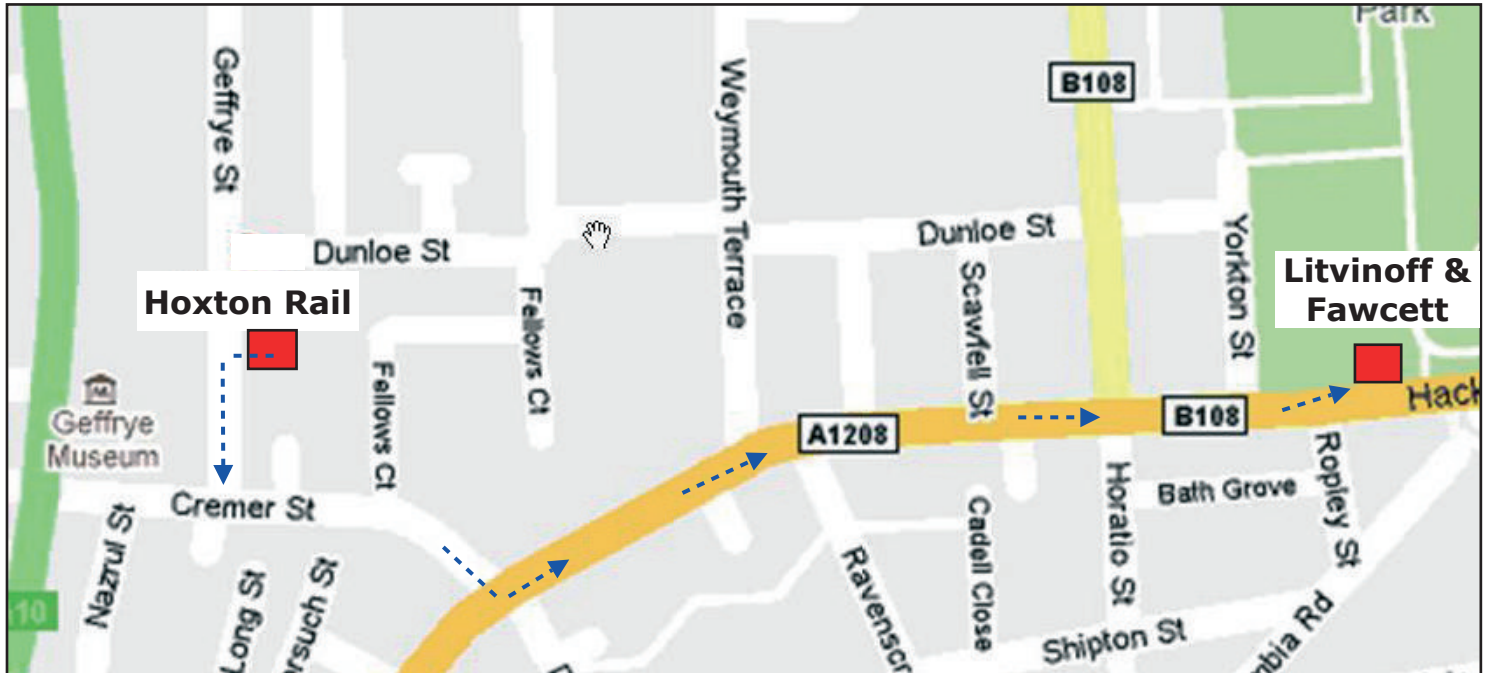

New rail service 23 May 2010:

From Dalston Junction in the north to New Cross, Crystal Palace and West Croydon in the south.
Trains run every 5 minutes between Dalston Junction and Surrey Quays.

From Hoxton Rail Station

to Litvinoff and Fawcett

281 Hackney Rd. London E2 8NA

1. Turn left at Geffrye St
2. Turn left at Cremer St
3. Take the 3rd left onto Hackney Rd (5-7 minutes walk)