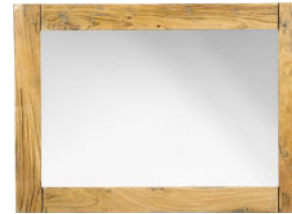

LITVINOFF & FAWCETT

FURNITURE MAKERS
 281 Hackney Road London E2 8NA
 020 7739 3480 Fax 020 7739 1018

RUSTIC RANGE

Made in India from Acacia wood.
 A hard, durable red-brown wood

COFFEE TABLE WITH SHELF
 Height: 20" - 50cm
 Length: 44" - 111cm
 Depth: 24" - 60cm

CD CABINET
 Height: 55.5" - 140cm
 Width: 20" - 50cm
 Depth: 9" - 22cm
 TPP011 **£225**

EXTENDING DINING TABLE
 height: 31.5" - 79cm
 Width: 35.5" - 90cm
 Length: 65" - 165cm (extended
 2 leaves)
 Length: 97.5" - 247cm
 TPP005 **£395**

LAMP TABLE Height:
 25.5" - 64cm Width:
 18.5" - 46cm Depth:
 18.5" - 46cm

TPP004 **£140**

CONSOLE TABLE
 Height: 31.5" - 80cm
 Width: 43.5" - 110cm
 Depth: 18" - 45cm
 TPP003 **£275**

MIRROR
 Height: 43.5" - 110cm
 Width: 31.5" - 80cm
 Depth: 1.5" - 3cm